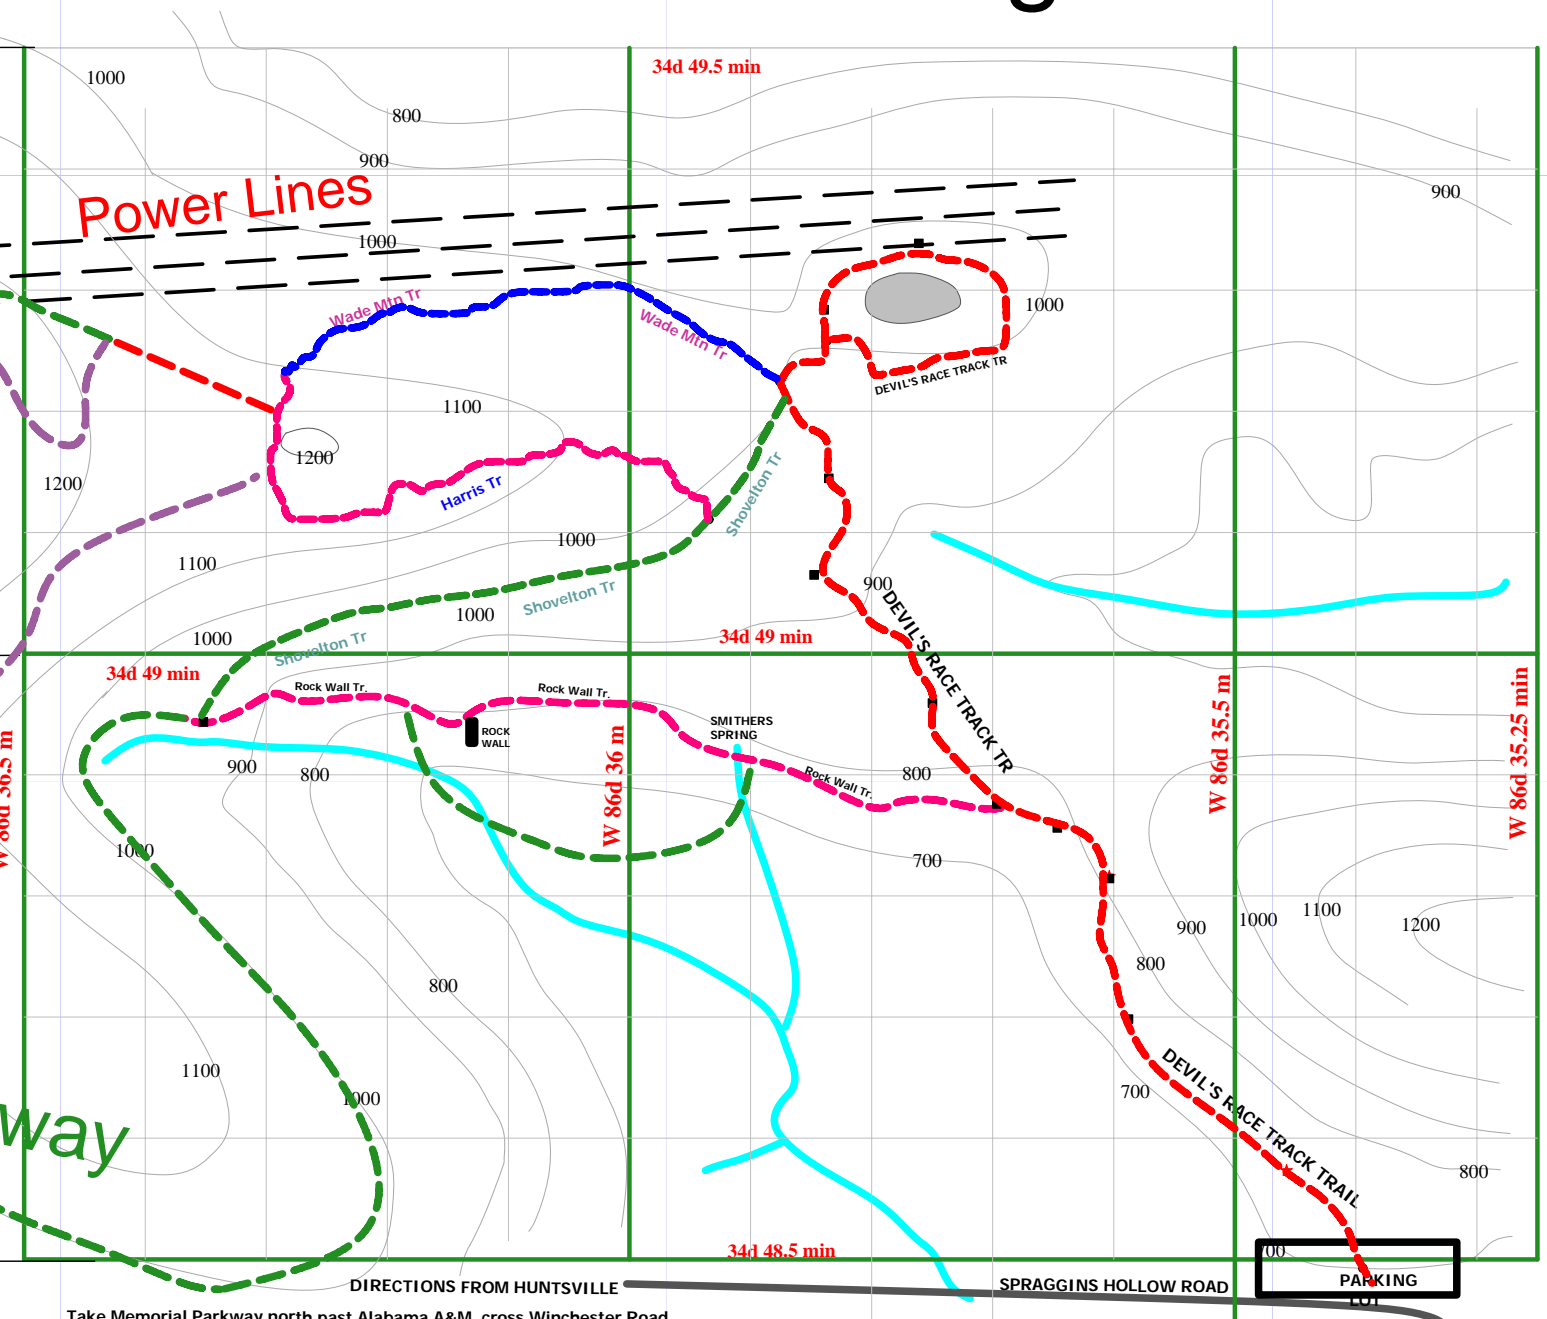

# Extended Wade Mountain Trails

## New Wade Mtn Greenway

GPS Data from Tom Bryant

Link To City Wade Mountain Greenway Map

[http://www.hsvcity.com/gis/greenways/wade\\_mtn.htm](http://www.hsvcity.com/gis/greenways/wade_mtn.htm)

# Bob Wade Lane

Page 3 of 3

DIRECTIONS FROM HUNTSVILLE  
Take Memorial Parkway north past Alabama A&M, cross Winchester Road and take the first left turn, Hollow Road, just north of Winchester Rd. Follow Hollow Road west to Spraggins Hollow Road. There is a sign there for Wade Mt Preserve. Turn right and follow Spraggins Hollow Rd through several turns. At the 3rd turn, there will be a parking lot and sign for the preserve.

## TRAIL TO DEVIL'S RACE TRACK

N. Walker  
www.briartech.com  
Revised March 20, 2007