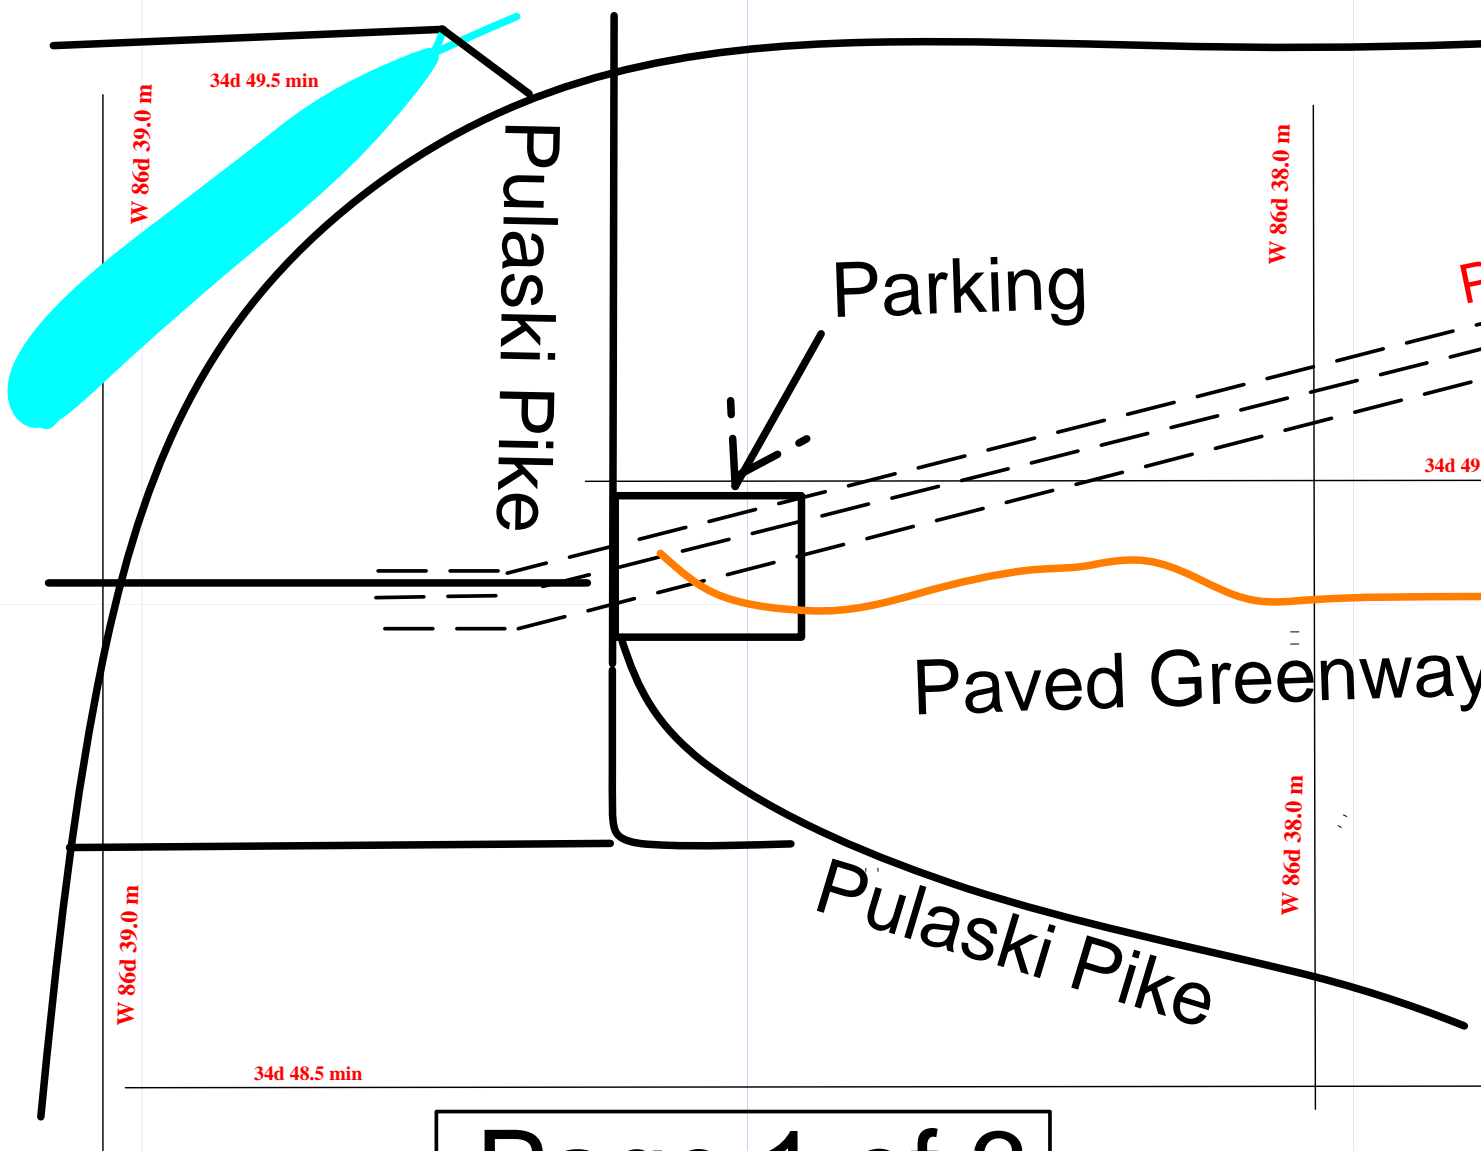

# Extended Wade Mountain Trails

# Bob Wade Lane

Page 3 of 3

DIRECTIONS FROM HUNTSVILLE  
Take Memorial Parkway north past Alabama A&M, cross Winchester Road and take the first left turn, Hollow Road, just north of Winchester Rd. Follow Hollow Road west to Spraggins Hollow Road. There is a sign there for Wade Mt Preserve. Turn right and follow Spraggins Hollow Rd through several turns. At the 3rd turn, there will be a parking lot and sign for the preserve.

## TRAIL TO DEVIL'S RACE TRACK

N. Walker  
www.briartech.com  
Revised March 20, 2007