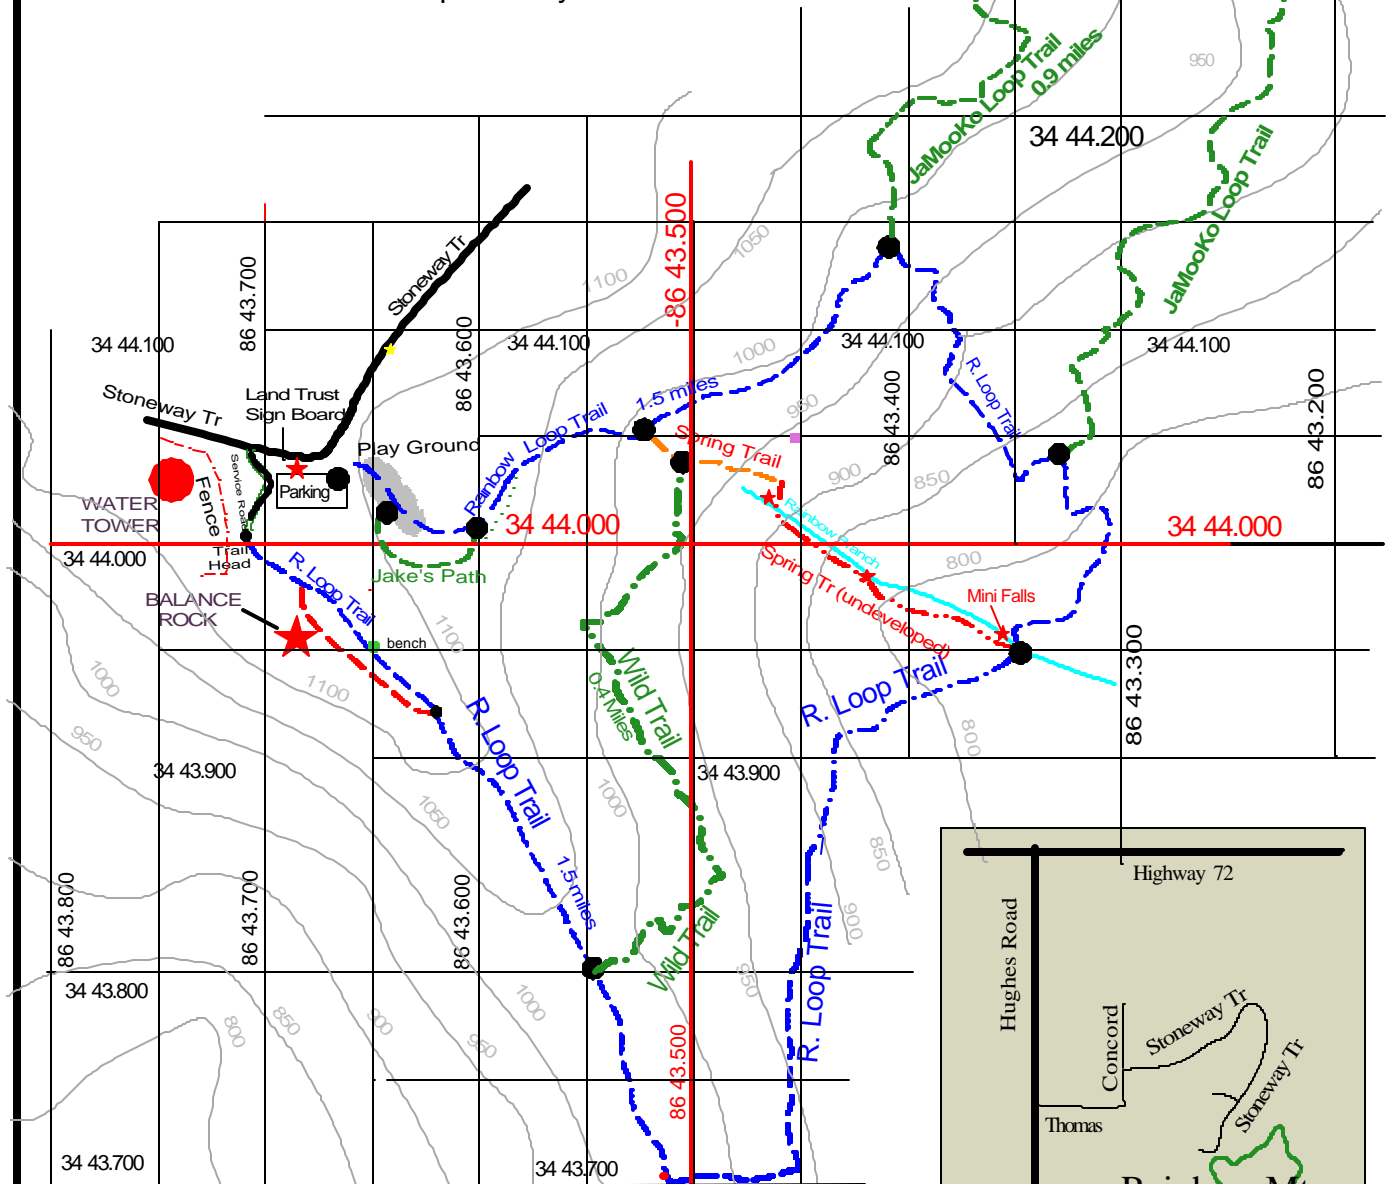

PRIVATE PROPERTY

NOTE TO RAINBOW LOOP TRAIL USERS:

Do not use the trail beyond the points marked X. Use the re-routed trail, which is flagged with red ribbons