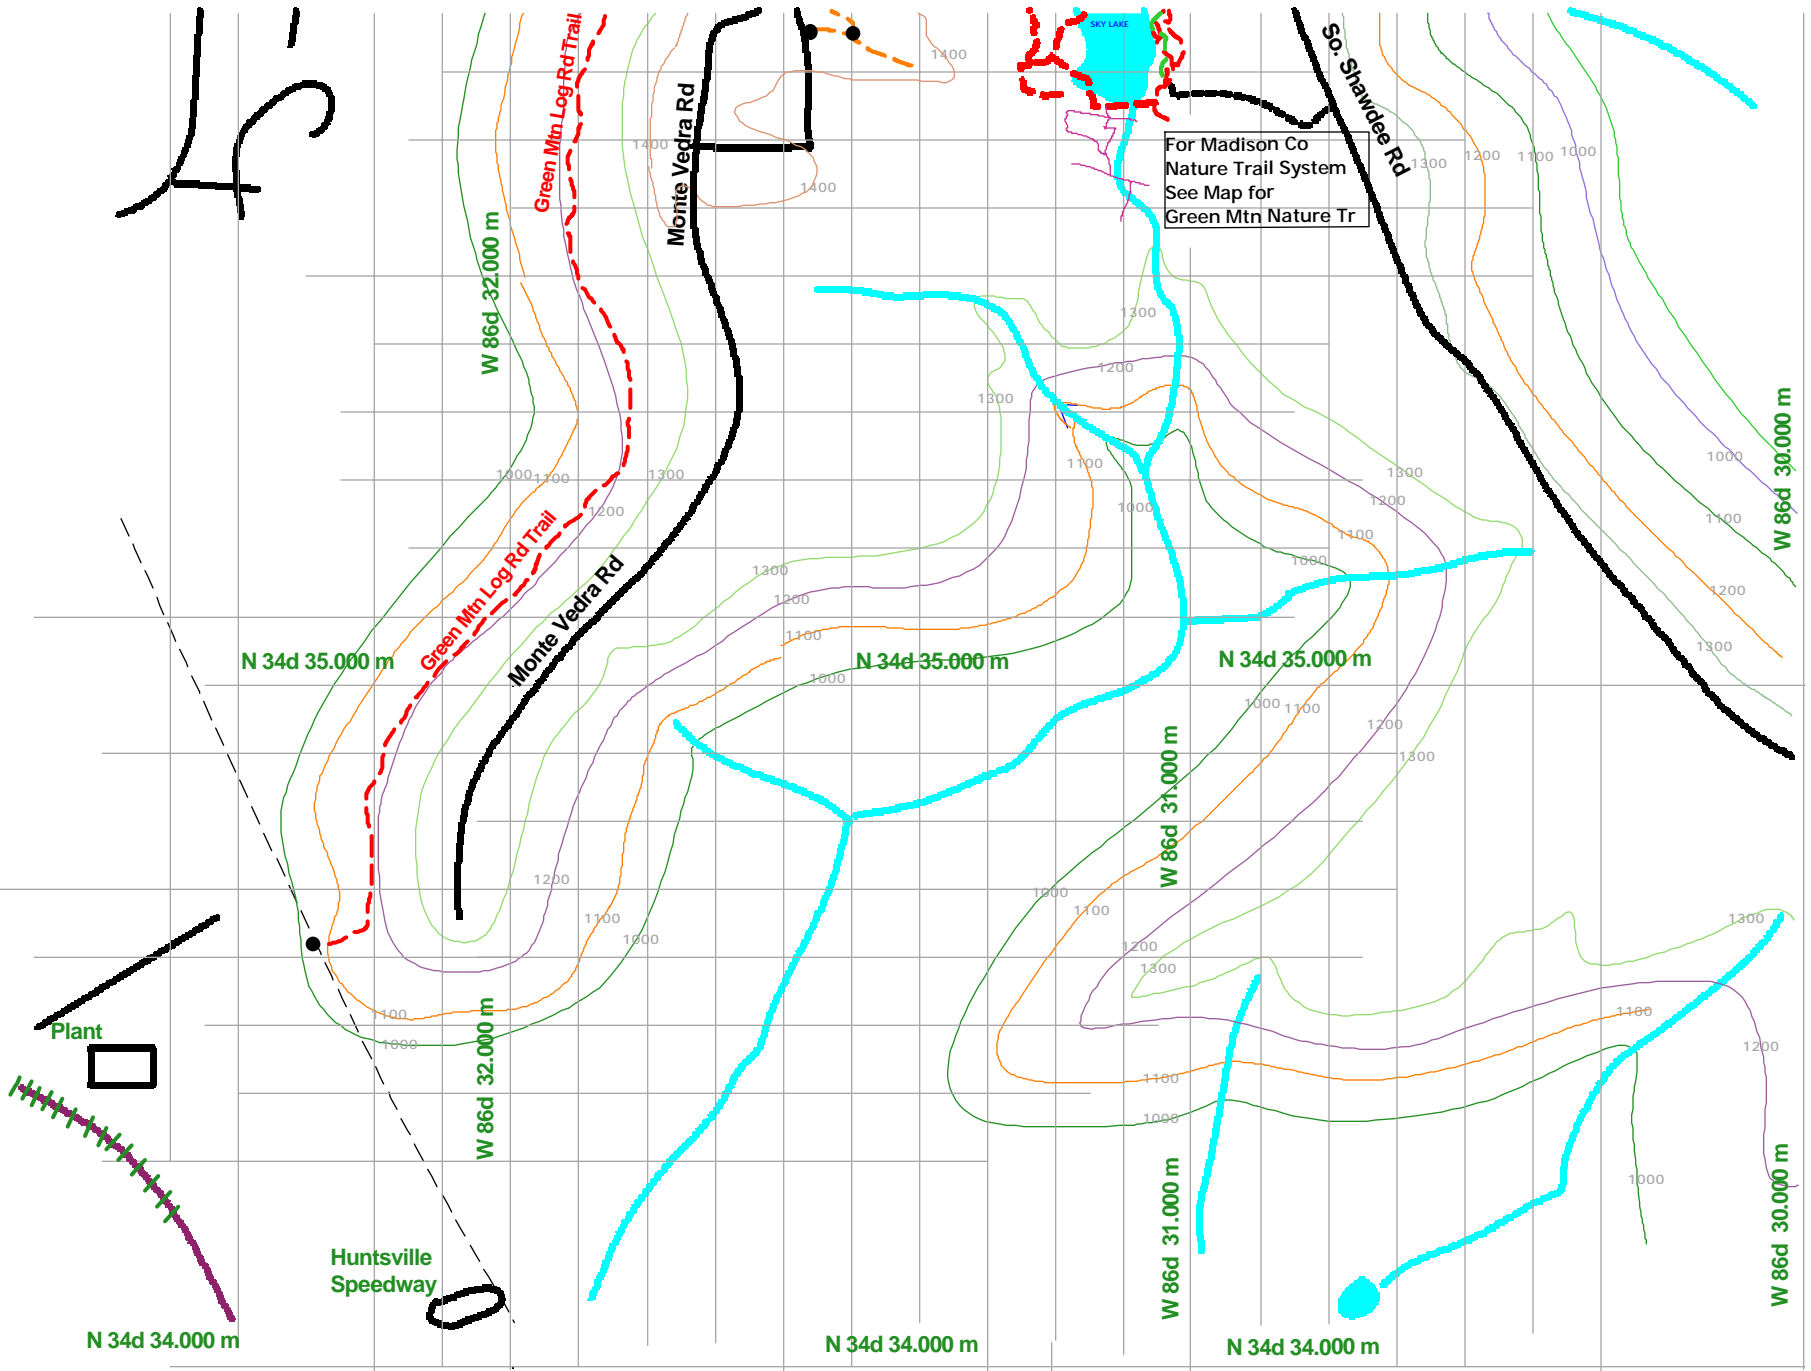

45

To 4 Mile Post Rd 1.5 Miles  
See Separate Map for  
Green Mtn Scout Trail

TV Tower

# SOUTH GREEN MOUNTAIN TRAIL SYSTEM

Green Mtn Log Trail, 3 miles  
Villiage Sq Trail 0.5 Miles

Madison Co Nature Trail System  
see separate map

www.briartech.com  
N. Walker 11/4/01  
yblitz5@briartech.com