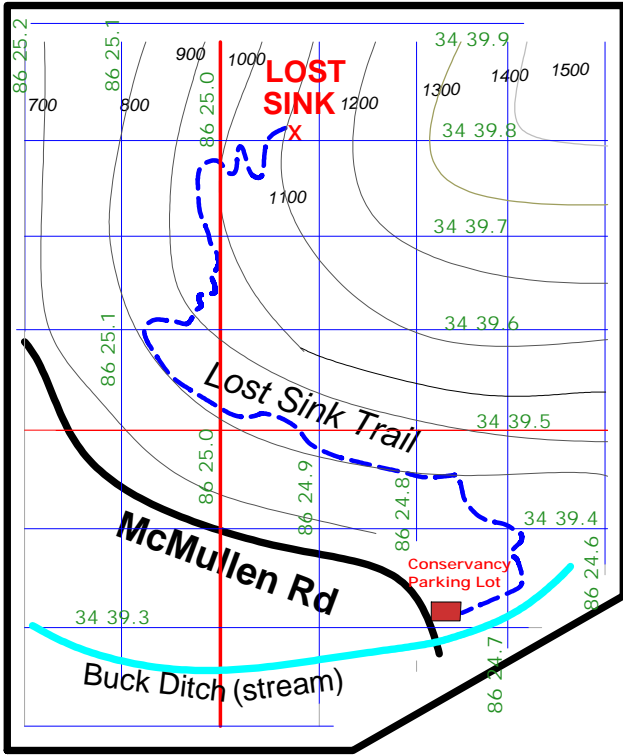

Lost Sink Trail Inset

KEEL MOUNTAIN & LOST SINK TRAIL

The Nature Conservancy Keel Mountain Preserve

N Walker
June 20

More Info → <http://nature.o>

Trail Distance To Lost Sink = 1.5 Miles