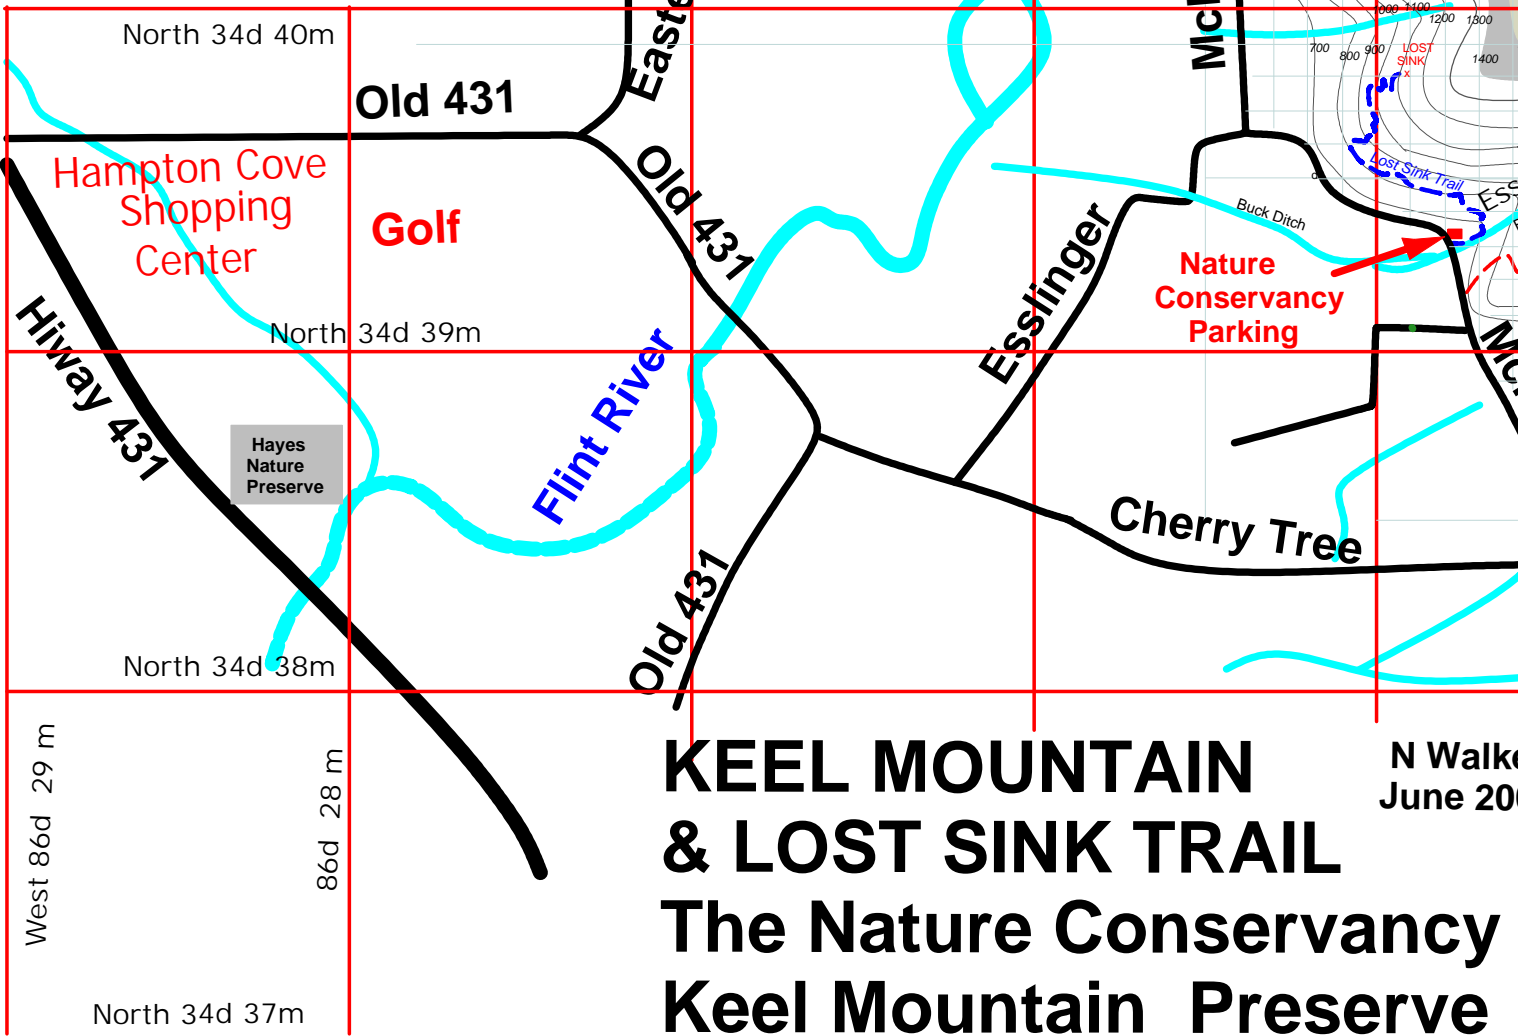

Lost Sink Trail Inset

KEEL MOUNTAIN & LOST SINK TRAIL

The Nature Conservancy Keel Mountain Preserve

N Walker
June 20

More Info → <http://nature.o>

Trail Distance To Lost Sink = 1.5 Miles