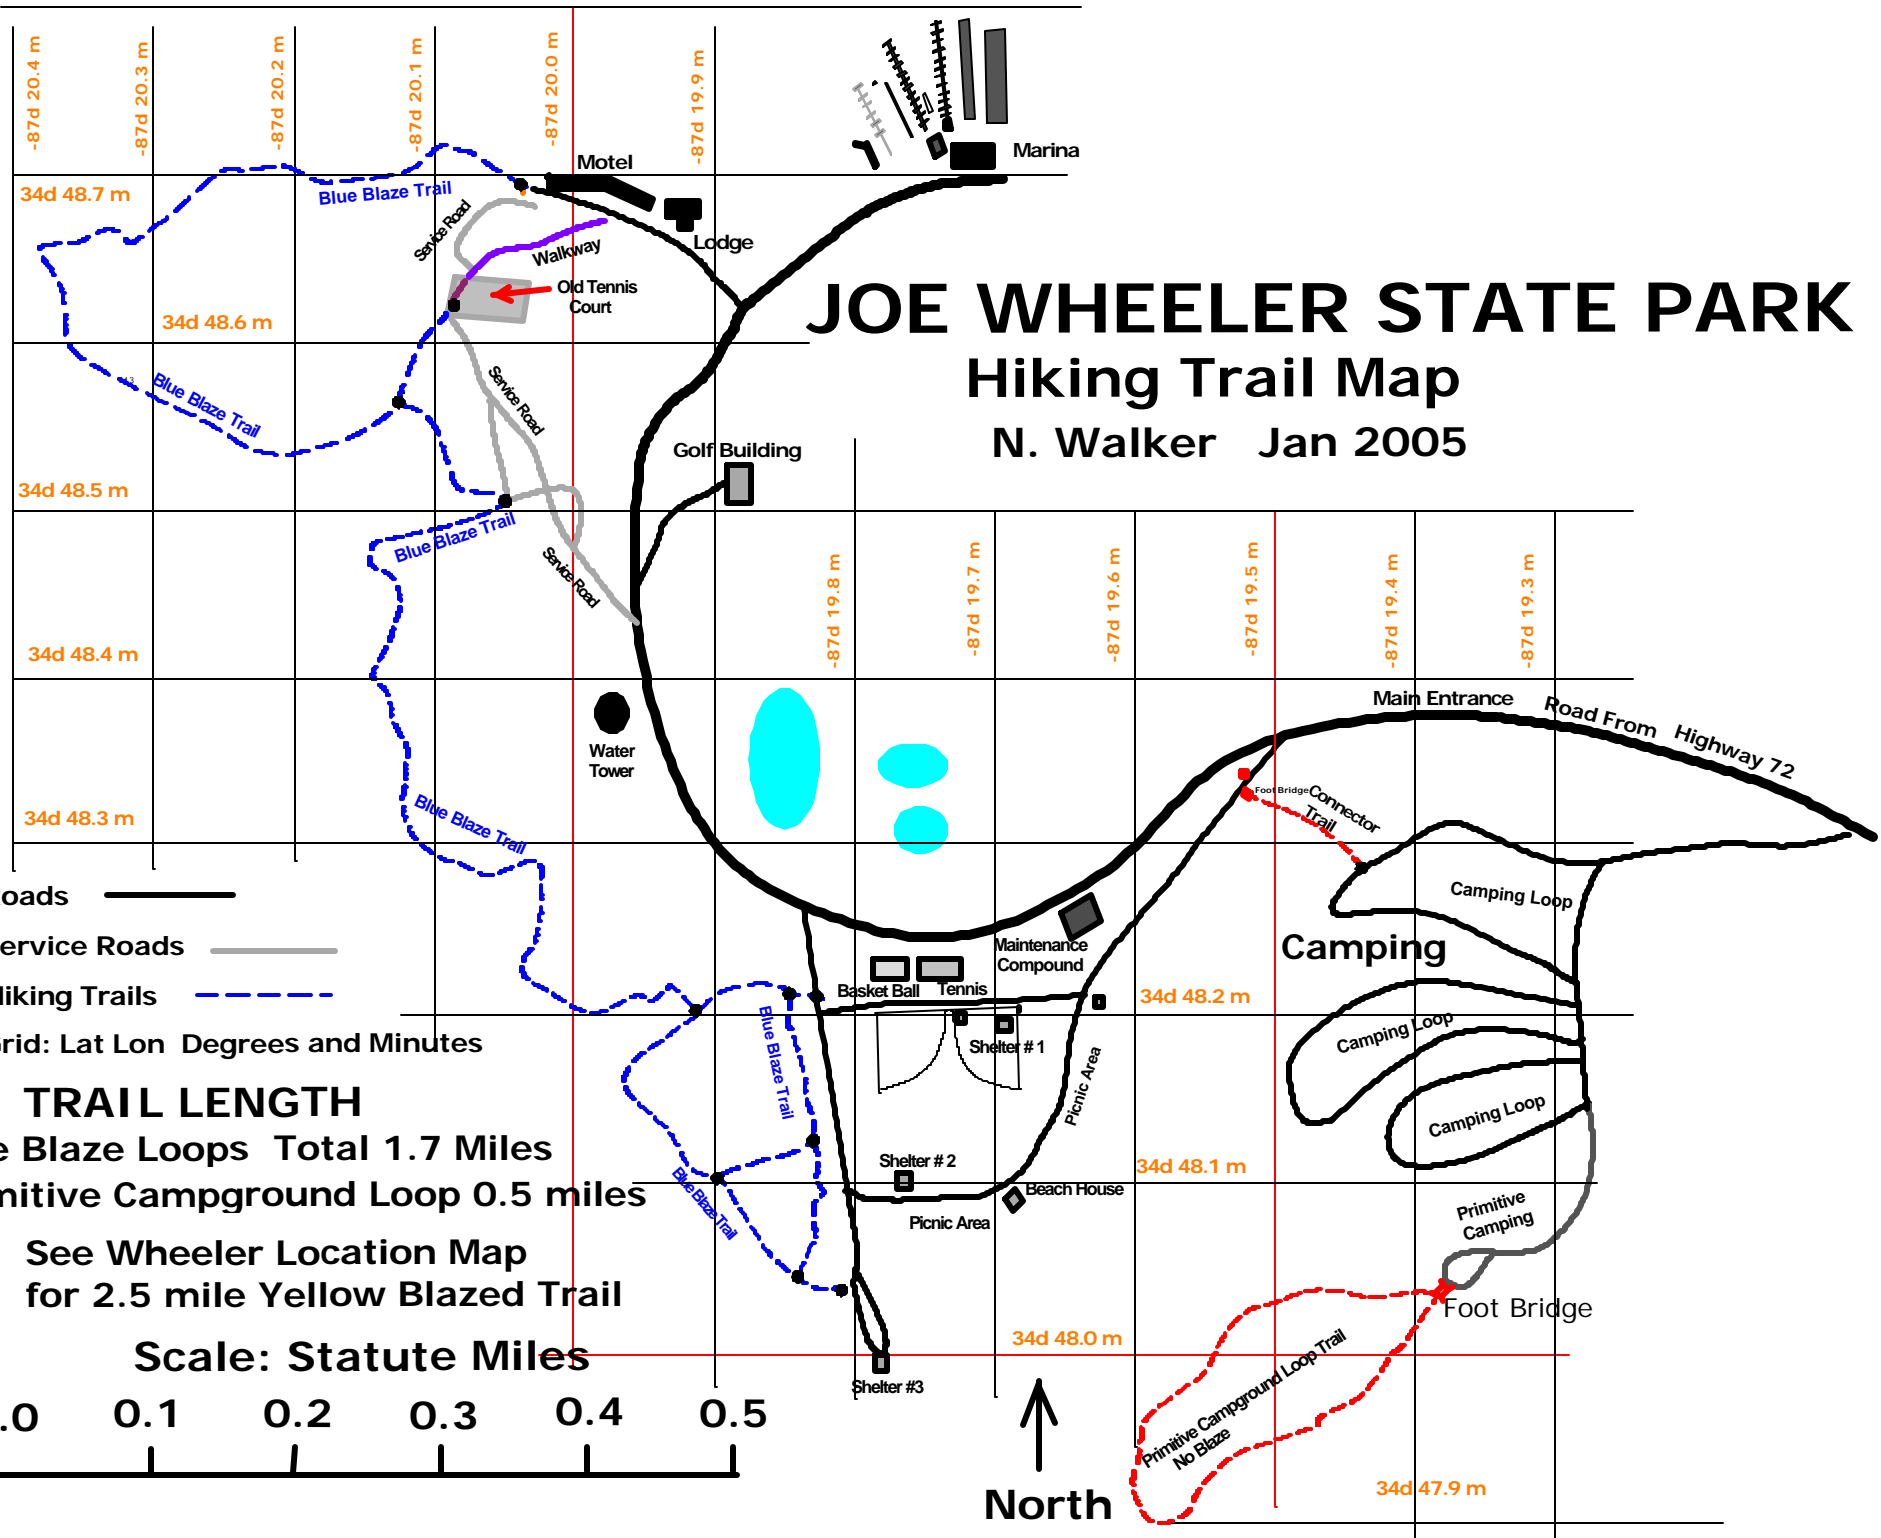

# JOE WHEELER STATE PARK

## Hiking Trail Map

N. Walker Jan 2005

- Roads ———
- Service Roads ———
- Hiking Trails - - - - -

Grid: Lat Lon Degrees and Minutes

### TRAIL LENGTH

Blue Blaze Loops Total 1.7 Miles  
 Primitive Campground Loop 0.5 miles

See Wheeler Location Map  
 for 2.5 mile Yellow Blazed Trail

Scale: Statute Miles